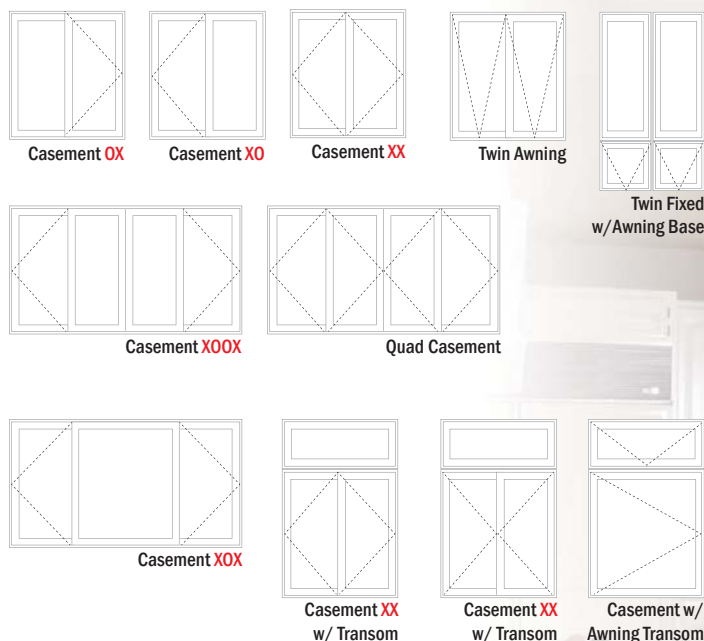

A top-of-the-line casement window that offers the best in aesthetics, efficiency and durability. Many prefer this unique window for the unobstructed views and ease of operation. Jamb hinges allow the window to completely open for maximum ventilation & structural integrity to guard against air & water infiltration. Ideal for use above sinks or counter tops.

GENERAL

Series / Types: Casement / Awning
Test Size: As Tested 24 x 48" AAMA Gateway
Min Size: Width 16" x Height 24"
Max Size: Width 32" x Height 72"

REGULATORY

Structural Rating: DP50 available, In accordance with AAMA 101-97
Forced Entry: Grade 10, In accordance with AAMA 101-97
NFRC/Energy Star: Rating simulations available for various glass packages

FRAME

Frame Depth: Strong, durable 3 1/4" wide frame
Frame Color: Cream White
Frame Style: Exterior Bevel
Sill Type: Slope sill, No weep
Receptor Groove: Universal, Face mount

SASH / LITE

Sash Removal: Take-out (Screw driver required)
Truth Maximum Hardware: Operator System, Hinge system & Multi-Point and Single Point Locking System
Glazing System: Interior glazed bead, Tape or Unit Glazed
Reinforcement: None

IG

Thickness: 7/8"
Glass Type: Regular clear, Low-E, Tempered, Obscure

OTHER

Screen: Full screen
Argon Gas: Available
Weatherstripping:
Dual weatherstripping at the meeting rails
Dual weatherstripping around perimeter of sash

WARRANTY

Limited Lifetime Warranty