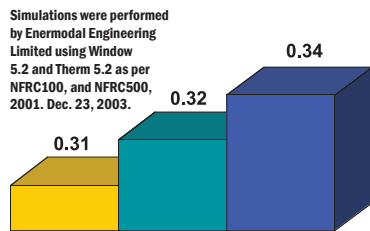

Total Window U-value
Duralite can improve the total window U-value.

■ Duralite ■ Intercept ■ Aluminum SB