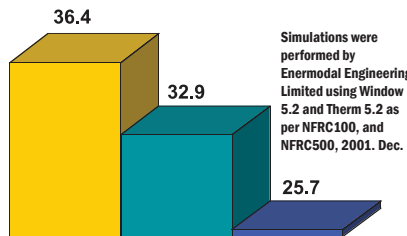

Edge of Glass Temperature
Better insulating Duralite improves the temperature of the glass. Warmer glass makes you feel more comfortable.