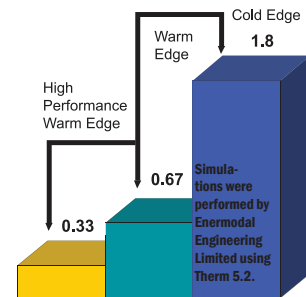

Conductivity
The lower the conductivity the better the spacer insulates the window. Better insulation saves more energy.

All windows manufactured by **HK Windows** are tested using NFRC and Energy Star™ standards offering the best in energy performance. Some restrictions may apply.